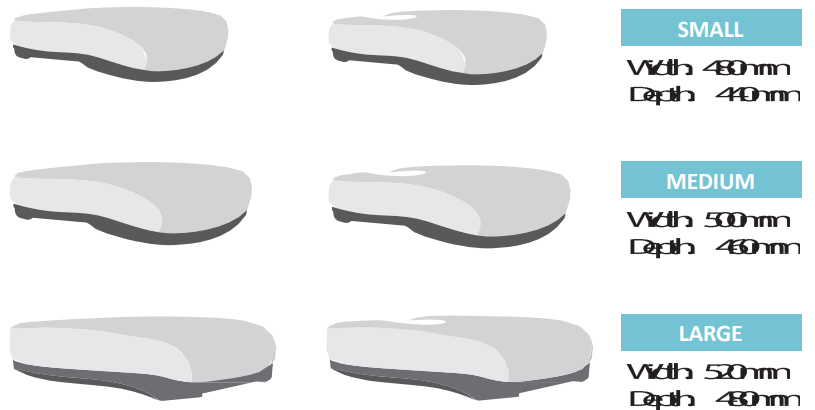

W E L L N E S S

Exact Prestige Ergo

Low / High / Extra High

Seat Customisation

Research shows that a poorly designed seat – including some with dual density foams – may have inferior pressure-distribution patterns and ultimately increase disc pressure in the lumbar and coccyx areas causing unhealthy long term effects.

Our unique range of pelvic and posture support seat technology now use an amazing gel and visco foam, providing 100% support as the seat draws heat away from the user, and softens / molds itself to the precise shape of the person in the chair.

3 Lever Ergo Mech

- A) Seat Height Control
- B) Seat Tilt
- C) Back Angle
- D) Seat Slide Control

FRONT

posturebalance.com.au

3 Capital Place Carrum Downs, Victoria 3201, Australia
Contact Number: 1300 559 985 Outside Australia: +61 397751622
Email: sales@dalbrands.com.au